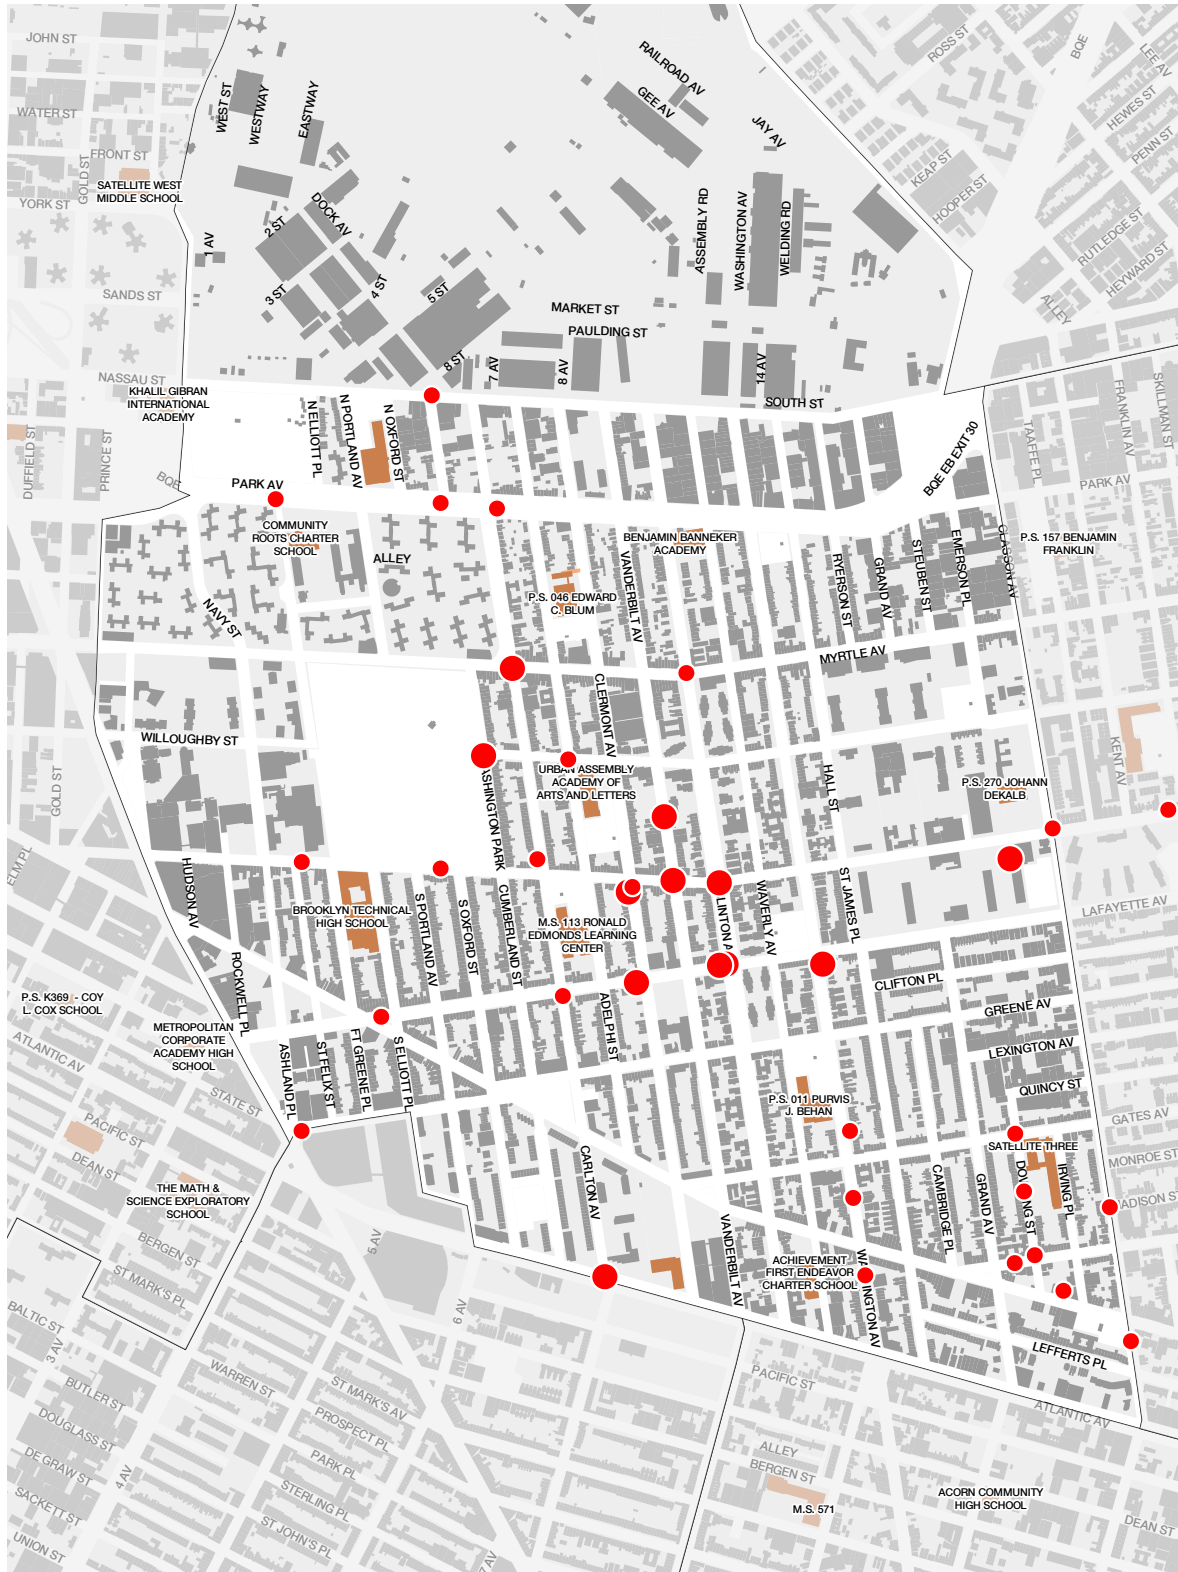

Speeding problems within the 88th Precinct.

Identified online by community members using map.makebrooklynsafer.org.

Larger dots show locations identified by three or more people.

Produced by Make Brooklyn Safer with assistance from OpenPlans.